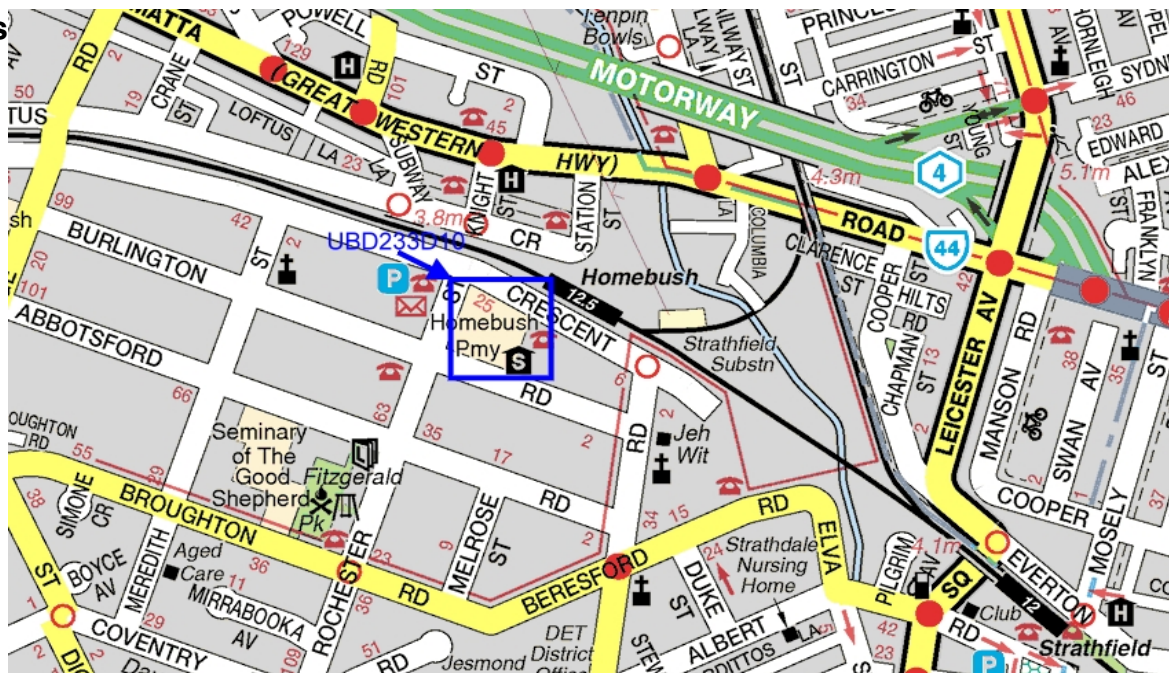

School Time

Last Updated Friday, 08 March 2019 02:43

Saturdays

Morning Classes : Secondary School classes

Year 11 -Year 12 :- 09.00 am -02.00 pm

Year 07 - Year 10: 10.15 am - 02.00 pm

Evening Classes : Primary School Classes